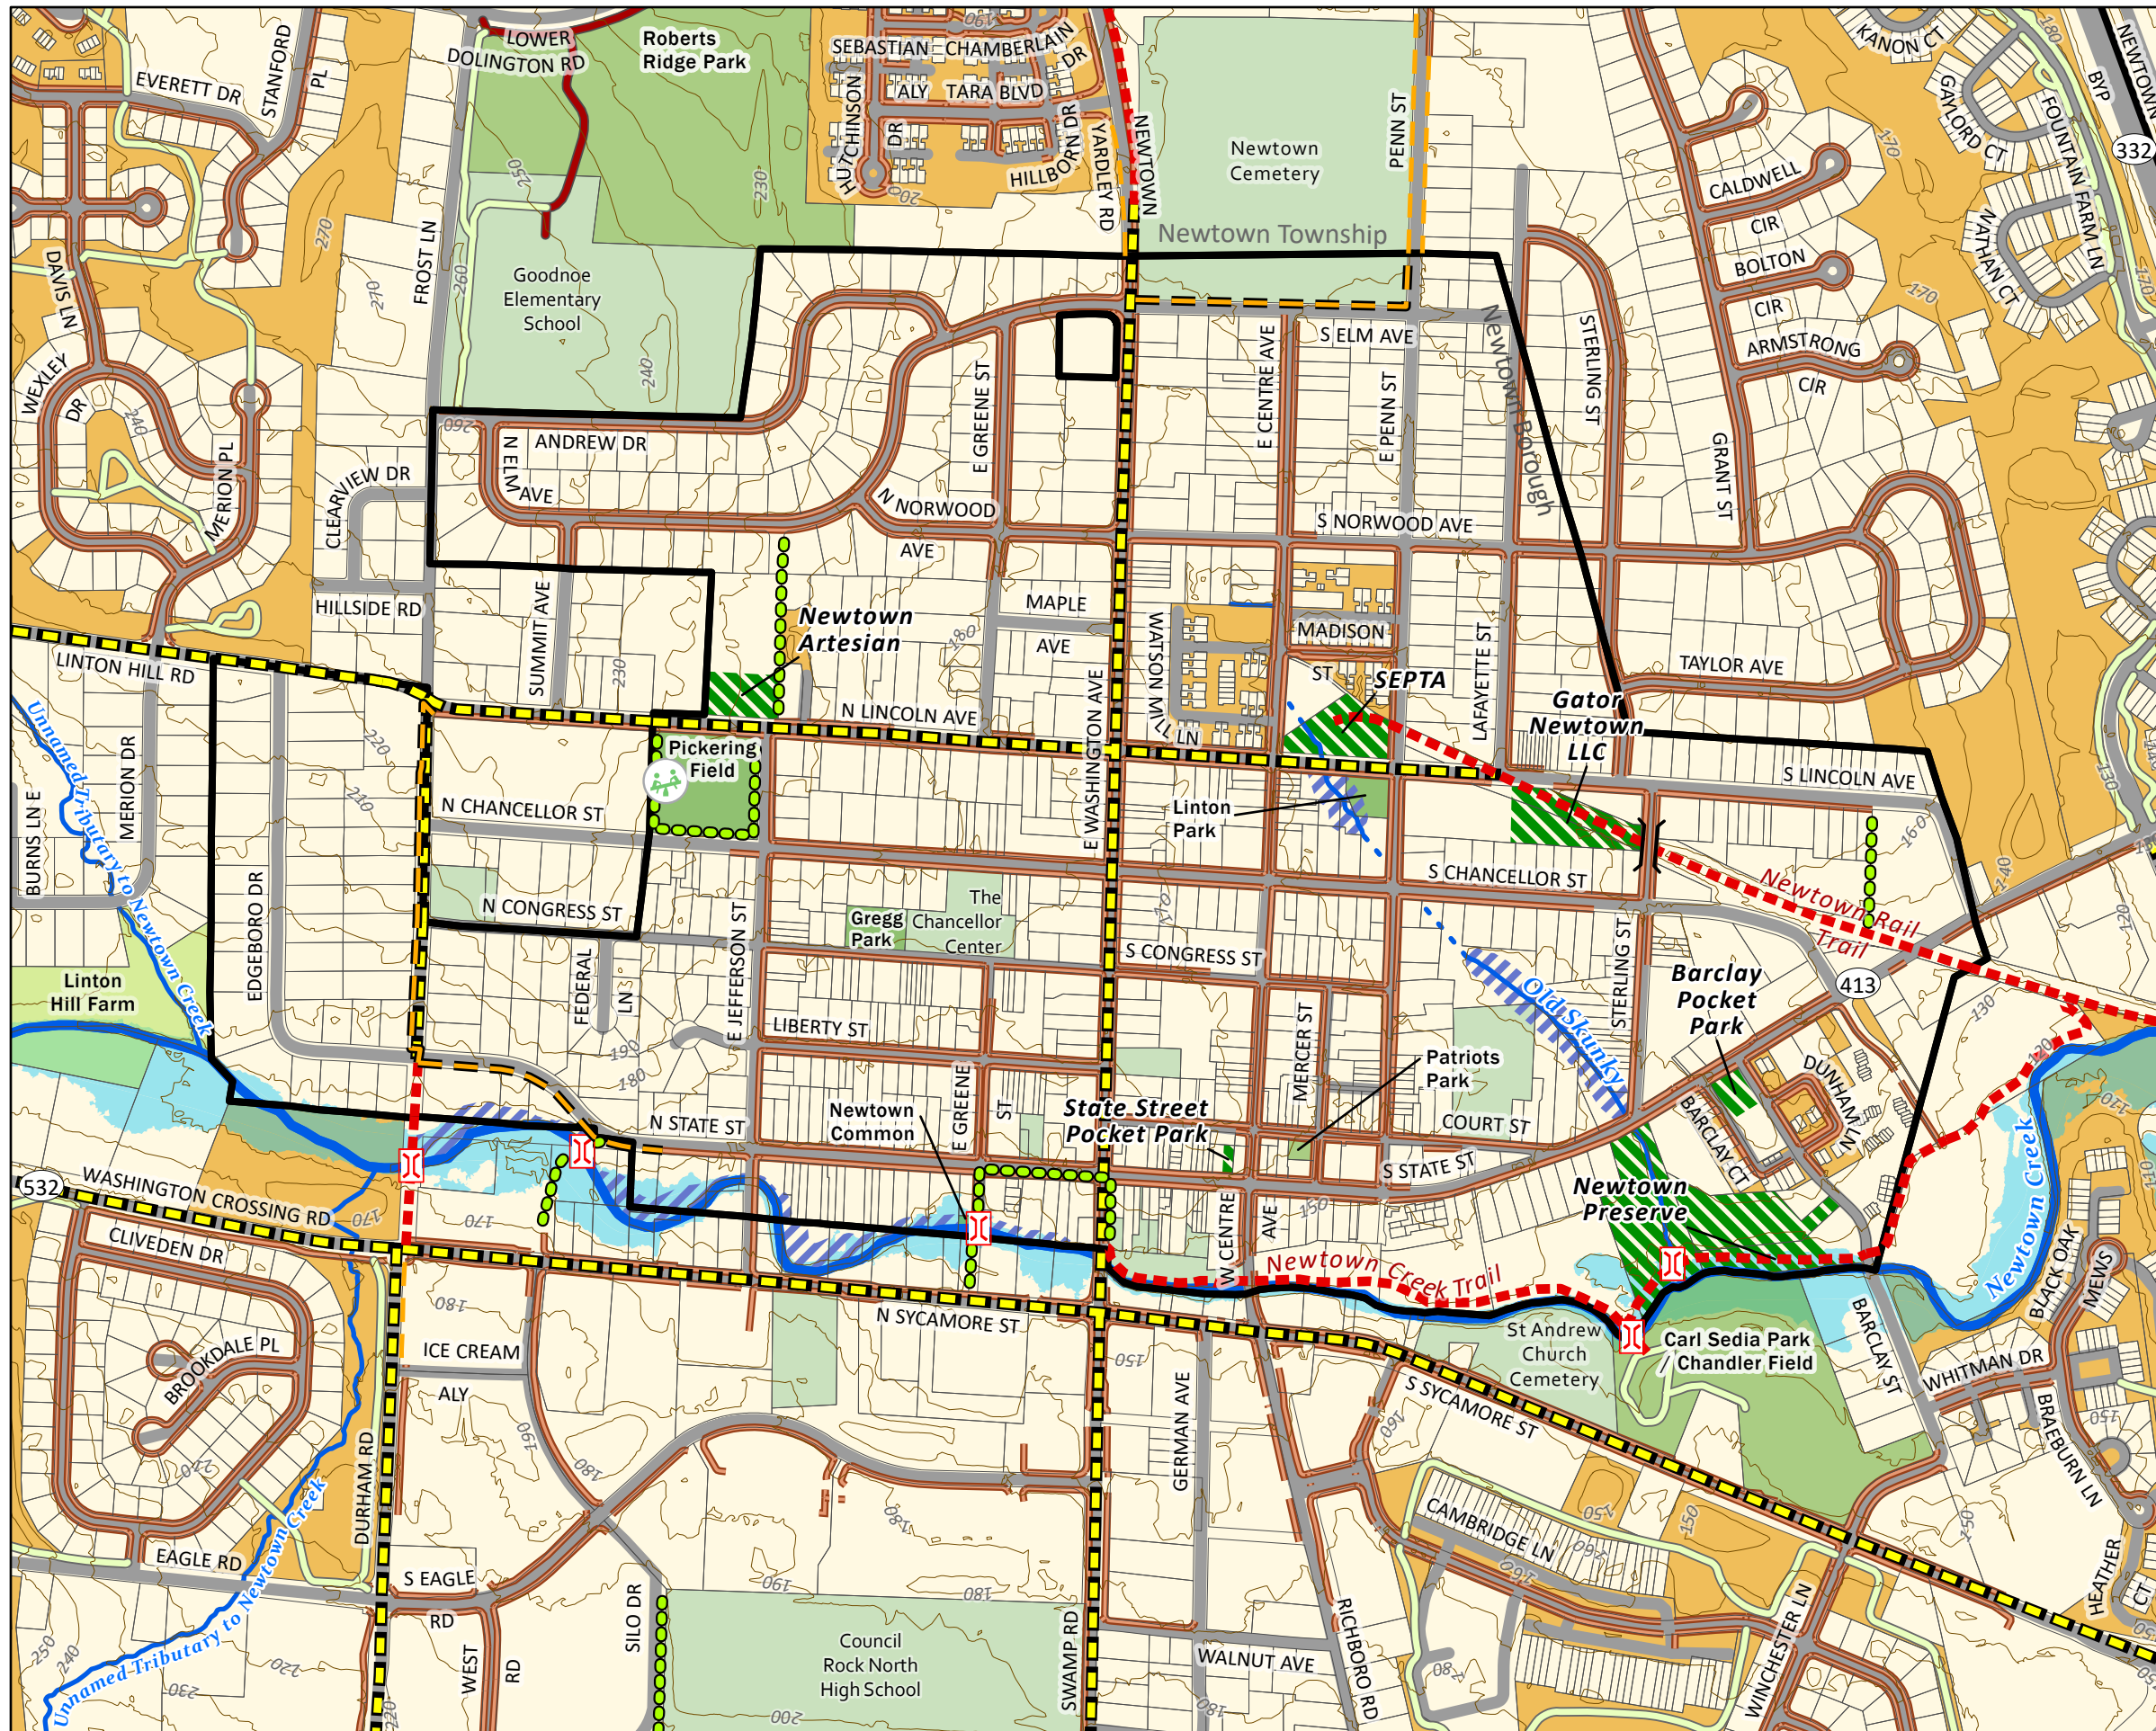

Existing Conditions

Open Space Plan 2022

Newtown Borough Bucks County, Pennsylvania

August 31, 2022

Prepared by
Tackett Planning, Inc. and
Theurkauf Design & Planning, LLC

Data credits: Borough of Newtown, Bucks County Planning Commission, DVRPC, FEMA, PAMAP, SEPTA

Legend

	Municipal Boundary		HOA Open Space
	Parcel Boundary		Institutional Open Space
	Stream	Existing Trails	
	Piped Stream		Bike/Pedestrian Trail
	100-Year Floodplain		Pedestrian Trail
	10-foot Contour	Potential Open Space	
	Existing Sidewalks		Park
	Proposed Sidewalks		Riparian Buffer
	Borough Sidewalks		Bike/Pedestrian Trail
	Proposed Sidewalks		Pedestrian Trail
	Township Sidewalks		Bike Route (On Road)
Existing Open Space			Playground
	Public Park		Underpass
	Public Open Space		Bridge

Open Space & Trails

Open Space Plan 2022

Newtown Borough Bucks County, Pennsylvania

August 31, 2022

Prepared by
Tackett Planning, Inc. and
Theurkauf Design & Planning, LLC

0 600
Feet

Data credits: Borough of Newtown, Bucks County Planning Commission, DVRPC, FEMA, PAMAP, SEPTA